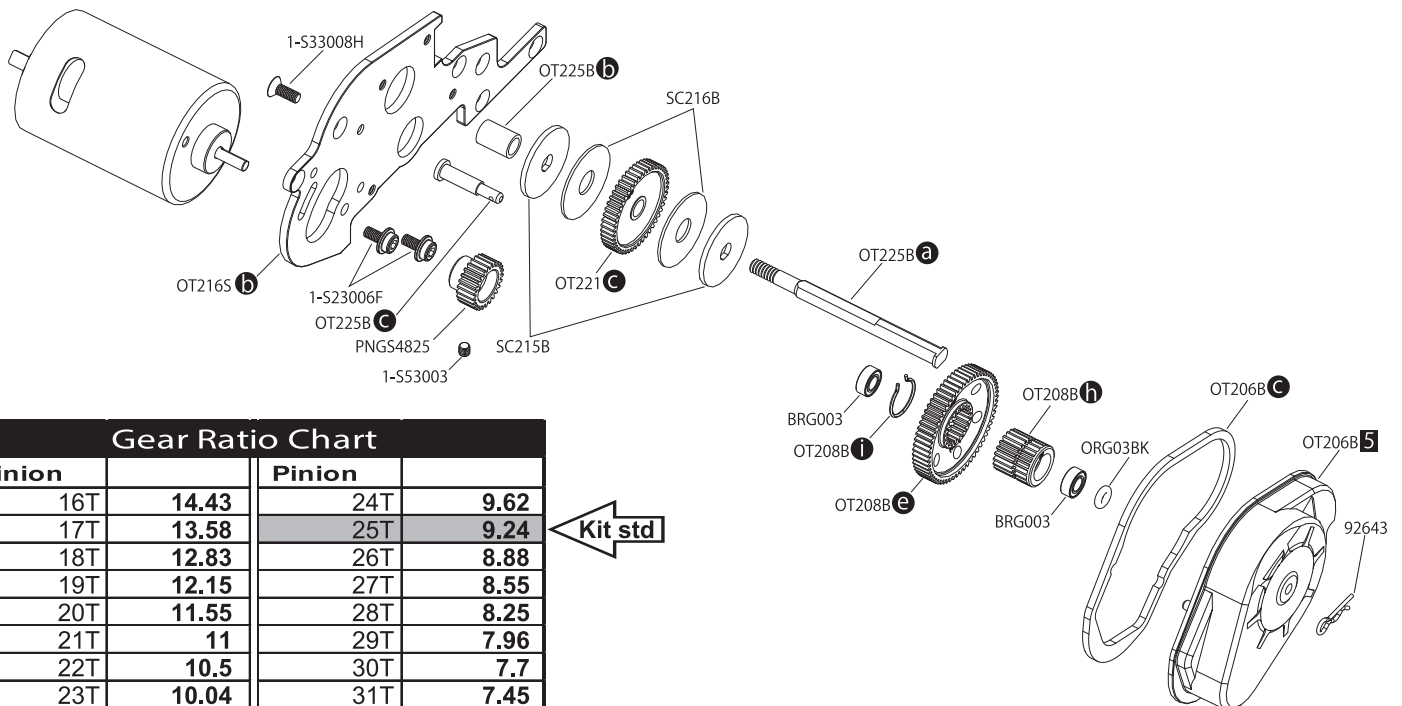

分解图 / EXPLODED VIEW

分解图 / EXPLODED VIEW

Front

Rear

Gear Ratio Chart			
Pinion		Pinion	
16T	14.43	24T	9.62
17T	13.58	25T	9.24
18T	12.83	26T	8.88
19T	12.15	27T	8.55
20T	11.55	28T	8.25
21T	11	29T	7.96
22T	10.5	30T	7.7
23T	10.04	31T	7.45

Kit std