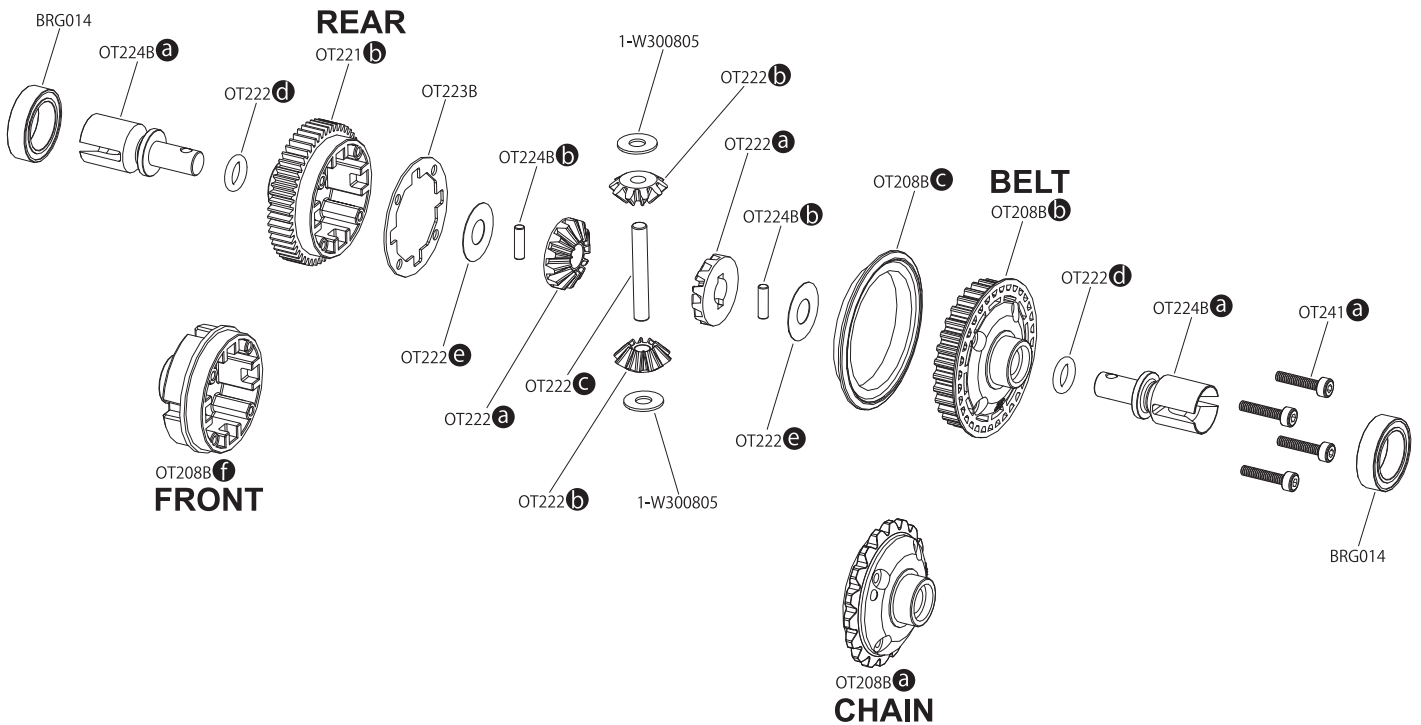

分解图 / EXPLODED VIEW

分解图 / EXPLODED VIEW

Front

Rear

Gear Ratio Chart			
Pinion		Pinion	
16T	14.43	24T	9.62
17T	13.58	25T	9.24
18T	12.83	26T	8.88
19T	12.15	27T	8.55
20T	11.55	28T	8.25
21T	11	29T	7.96
22T	10.5	30T	7.7
23T	10.04	31T	7.45

Kit std