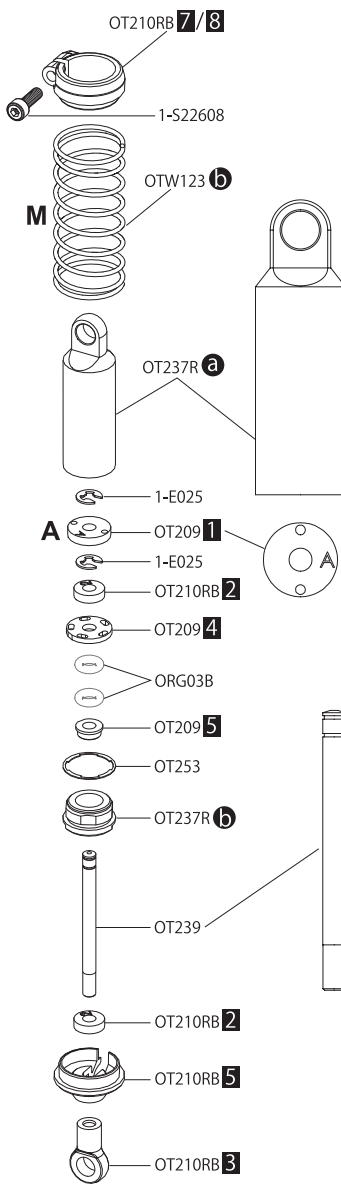

分解图 / EXPLODED VIEW

分解图 / EXPLODED VIEW

Front

Rear

Gear Ratio Chart			
Pinion		Pinion	
16T	14.43	24T	9.62
17T	13.58	25T	9.24
18T	12.83	26T	8.88
19T	12.15	27T	8.55
20T	11.55	28T	8.25
21T	11	29T	7.96
22T	10.5	30T	7.7
23T	10.04	31T	7.45

Kit std