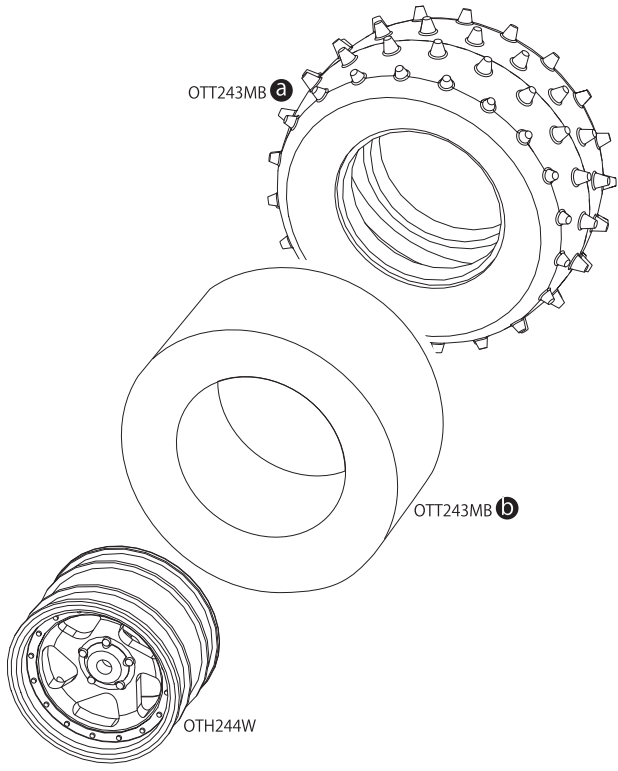

分解图 / EXPLODED VIEW

分解图 / EXPLODED VIEW

Front

Rear

Gear Ratio Chart			
Pinion		Pinion	
16T	14.43	24T	9.62
17T	13.58	25T	9.24
18T	12.83	26T	8.88
19T	12.15	27T	8.55
20T	11.55	28T	8.25
21T	11	29T	7.96
22T	10.5	30T	7.7
23T	10.04	31T	7.45

Kit std