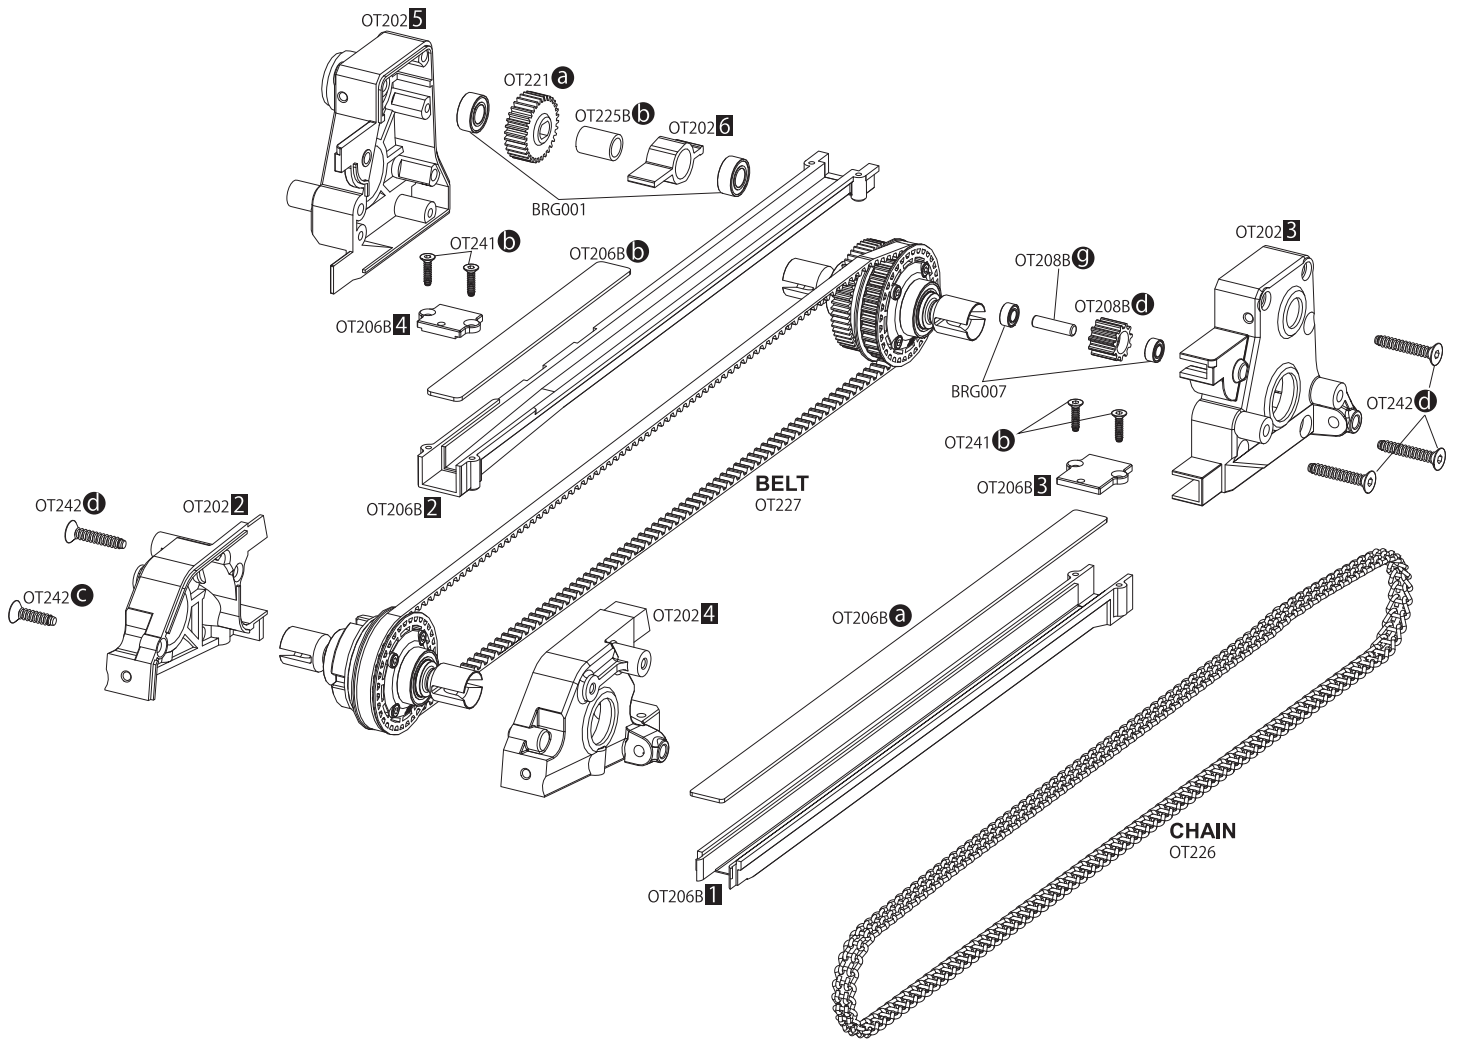

分解图 / EXPLODED VIEW

分解图 / EXPLODED VIEW

Front

Rear

Gear Ratio Chart			
Pinion		Pinion	
16T	14.43	24T	9.62
17T	13.58	25T	9.24
18T	12.83	26T	8.88
19T	12.15	27T	8.55
20T	11.55	28T	8.25
21T	11	29T	7.96
22T	10.5	30T	7.7
23T	10.04	31T	7.45

Kit std