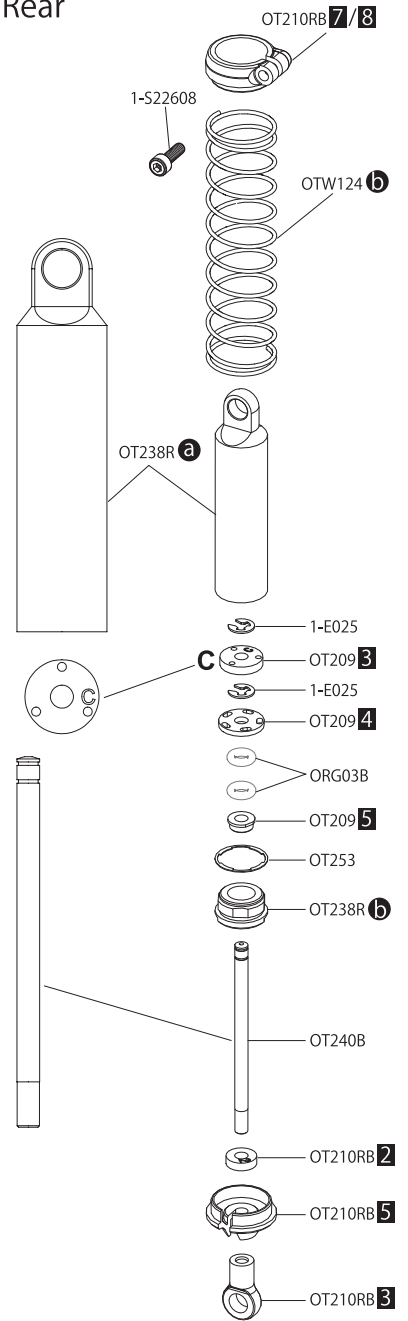

分解图 / EXPLODED VIEW

分解图 / EXPLODED VIEW

Front

Rear

Gear Ratio Chart			
Pinion		Pinion	
16T	14.43	24T	9.62
17T	13.58	25T	9.24
18T	12.83	26T	8.88
19T	12.15	27T	8.55
20T	11.55	28T	8.25
21T	11	29T	7.96
22T	10.5	30T	7.7
23T	10.04	31T	7.45

Kit std