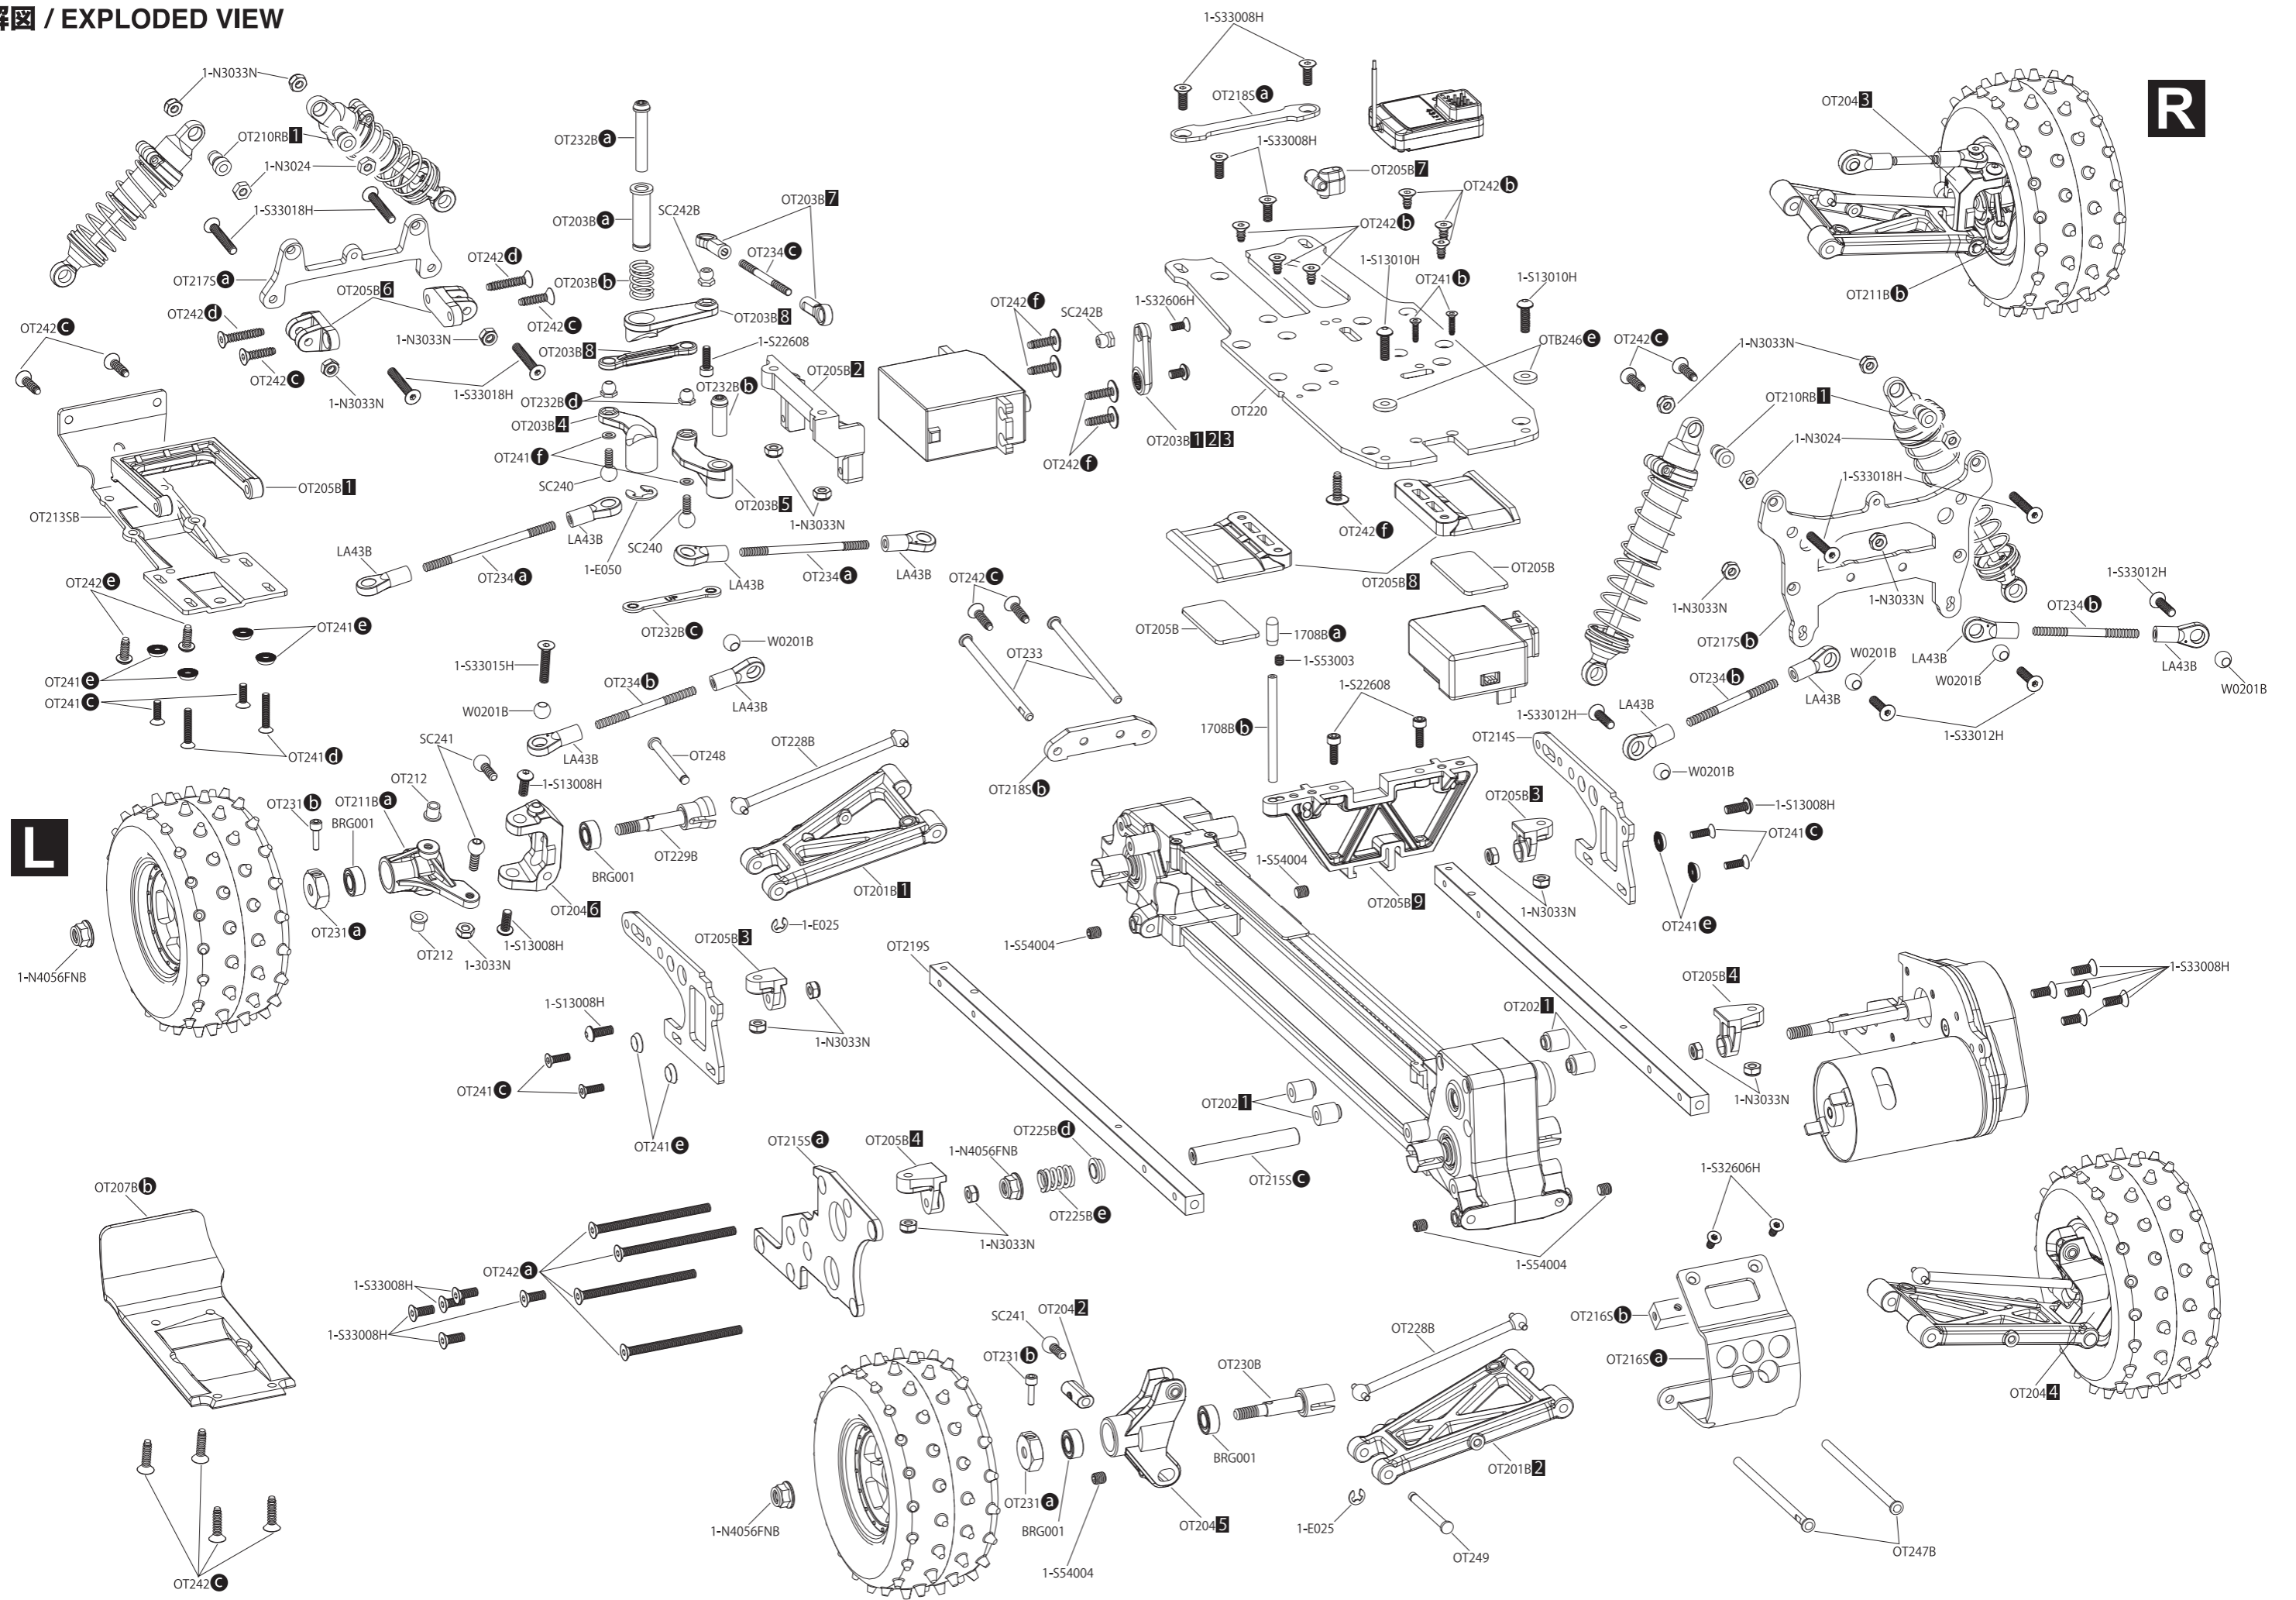

分解图 / EXPLODED VIEW

分解图 / EXPLODED VIEW

Front

Rear

Gear Ratio Chart			
Pinion		Pinion	
16T	14.43	24T	9.62
17T	13.58	25T	9.24
18T	12.83	26T	8.88
19T	12.15	27T	8.55
20T	11.55	28T	8.25
21T	11	29T	7.96
22T	10.5	30T	7.7
23T	10.04	31T	7.45

Kit std