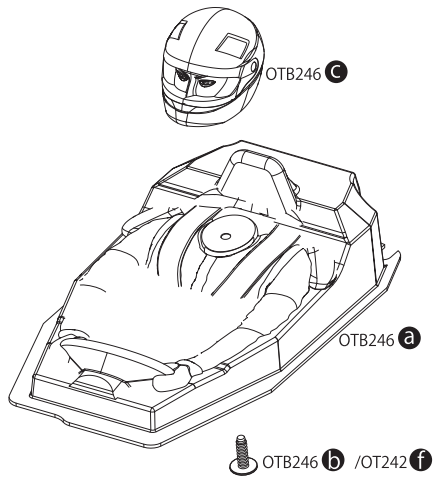

分解图 / EXPLODED VIEW

分解图 / EXPLODED VIEW

Front

Rear

Gear Ratio Chart			
Pinion		Pinion	
16T	14.43	24T	9.62
17T	13.58	25T	9.24
18T	12.83	26T	8.88
19T	12.15	27T	8.55
20T	11.55	28T	8.25
21T	11	29T	7.96
22T	10.5	30T	7.7
23T	10.04	31T	7.45

Kit std