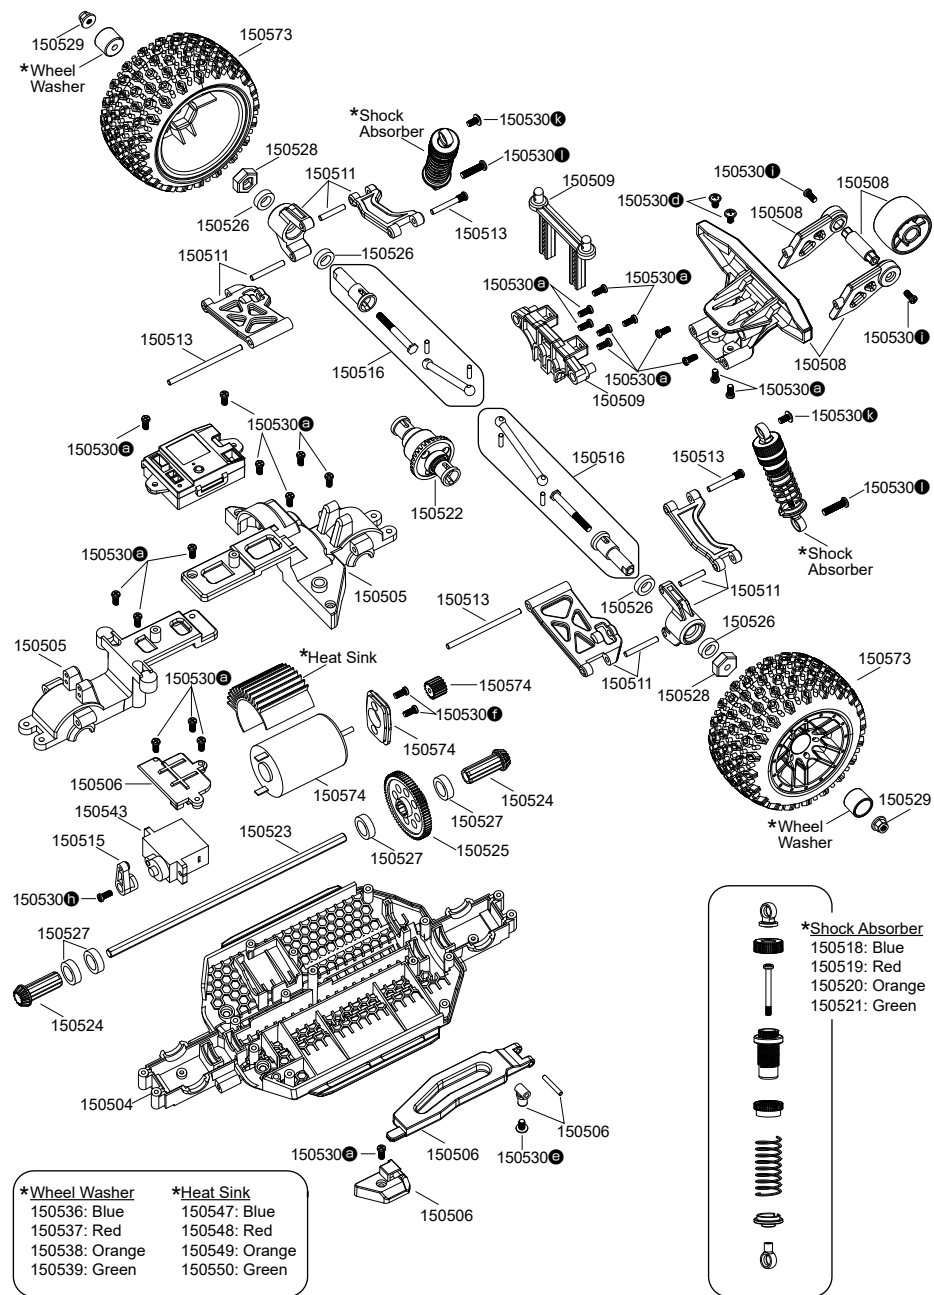

150530 Hardware Set

- A Pan Head TP. Screw 2.6x8mm
- B Pan Head TP. Screw 2.6x6mm
- C Step Screw 3x8mm
- D Flanged Screw 2.5x8mm
- E Flanged TP. Screw 2.3x5mm
- F Flat Head Screw 2.5x6mm
- G Flat Head TP. Screw 2.6x5mm
- H Pan Head TP. Screw 2.3x6mm
- I Flat Head TP. Screw 2.6x8mm
- J Pan Head TP. Screw 1.7x7mm
- K Flanged TP. Screw 2.6x6mm
- L Pan Head Screw 3x12mm
- M Pivot Ball Screw