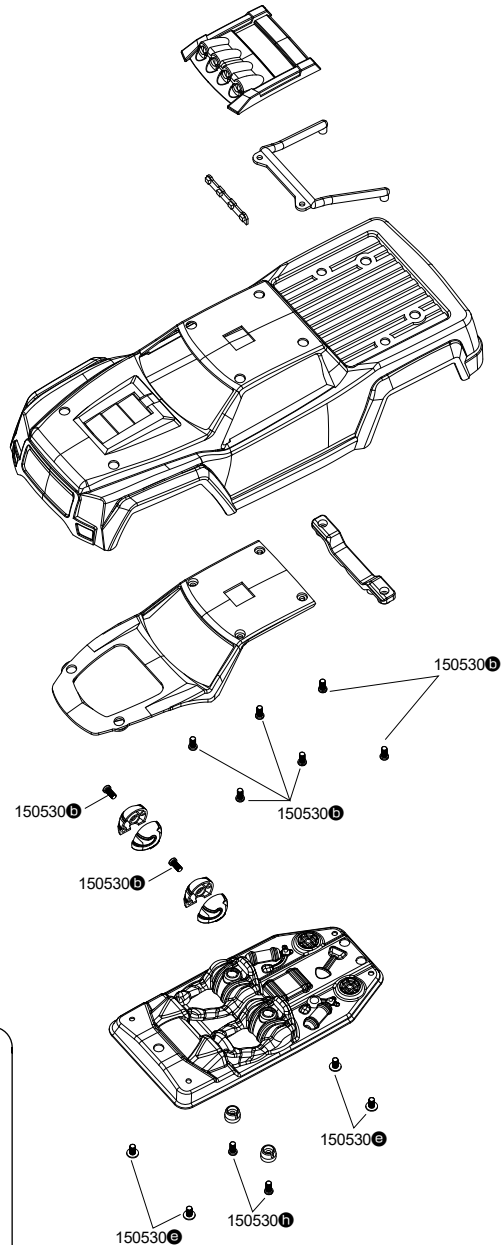

150530 Hardware Set

- A Pan Head TP. Screw 2.6x8mm
- B Pan Head TP. Screw 2.6x6mm
- C Step Screw 3x8mm
- D Flanged Screw 2.5x8mm
- E Flanged TP. Screw 2.3x5mm
- F Flat Head Screw 2.5x6mm
- G Flat Head TP. Screw 2.6x5mm
- H Pan Head TP. Screw 2.3x6mm
- I Flat Head TP. Screw 2.6x8mm
- J Pan Head TP. Screw 1.7x7mm
- K Flanged TP. Screw 2.6x6mm
- L Pan Head Screw 3x12mm
- M Pivot Ball Screw