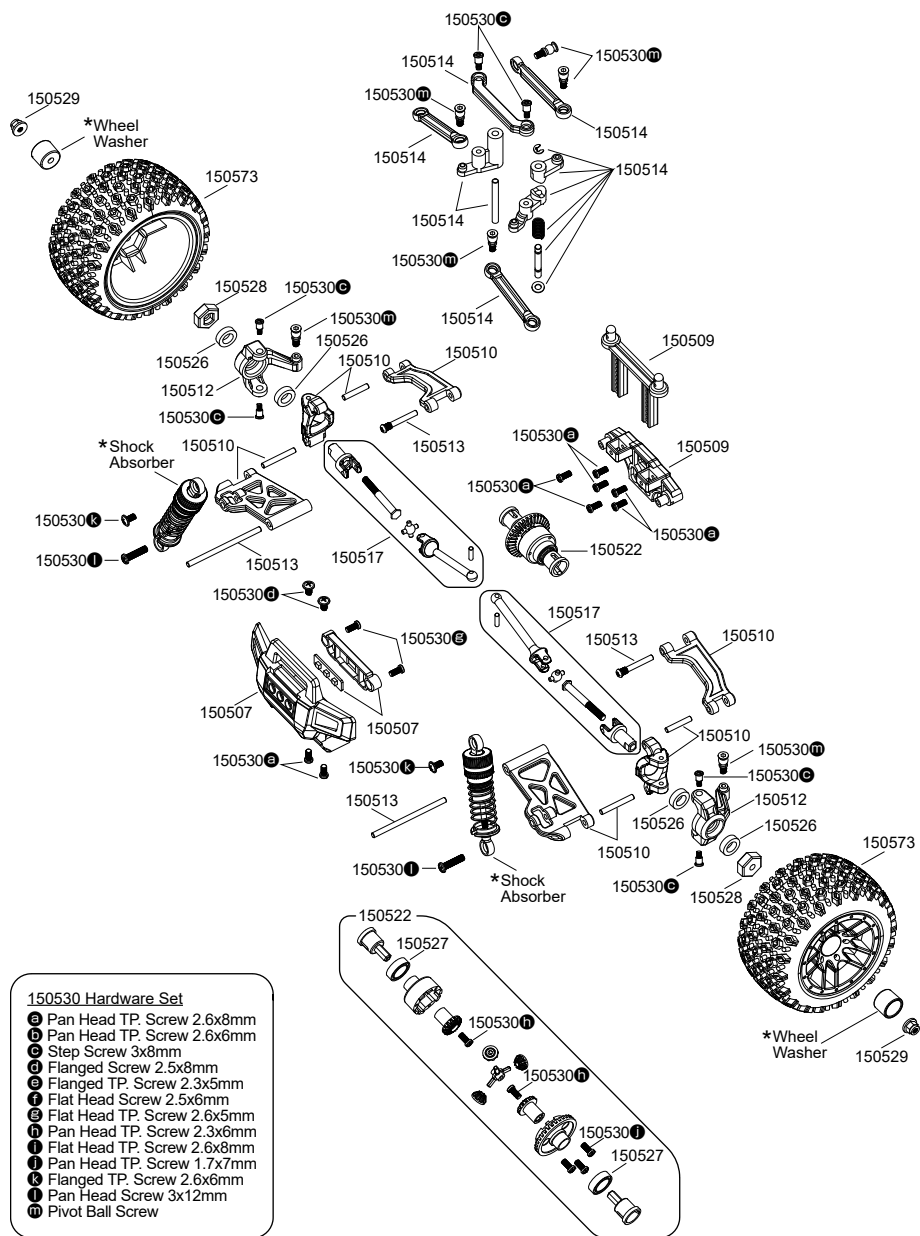

4

Parts List

Ersatzteilliste

Pièces détachées

Listado de piezas

Liste over dele

Delarlista

4-1

4-2

Optional Parts

Optionale Teile

Pièces en option

Partes opcionales

Valgfri dele

Valfria delar

Parts #	Description
150555	Aluminum Oil-Filled Shock Absorber Set (Blue/4pcs)
150556	Aluminum Oil-Filled Shock Absorber Set (Red/4pcs)
150557	Aluminum Oil-Filled Shock Absorber Set (Orange/4pcs)
150558	Aluminum Oil-Filled Shock Absorber Set (Green/4pcs)
150559	Steel Rear Driveshaft and Axle Set (2pcs)
150560	Steel Front Universal Driveshaft Set (2pcs)
150561	Steel Drive Cup Set (2pcs)

150530 Hardware Set

- A Pan Head TP. Screw 2.6x8mm
- B Pan Head TP. Screw 2.6x6mm
- C Step Screw 3x8mm
- D Flanged Screw 2.5x8mm
- E Flanged TP. Screw 2.3x5mm
- F Flat Head Screw 2.5x6mm
- G Flat Head TP. Screw 2.6x5mm
- H Pan Head TP. Screw 2.3x6mm
- I Flat Head TP. Screw 2.6x8mm
- J Pan Head TP. Screw 1.7x7mm
- K Flanged TP. Screw 2.6x6mm
- L Pan Head Screw 3x12mm
- M Pivot Ball Screw