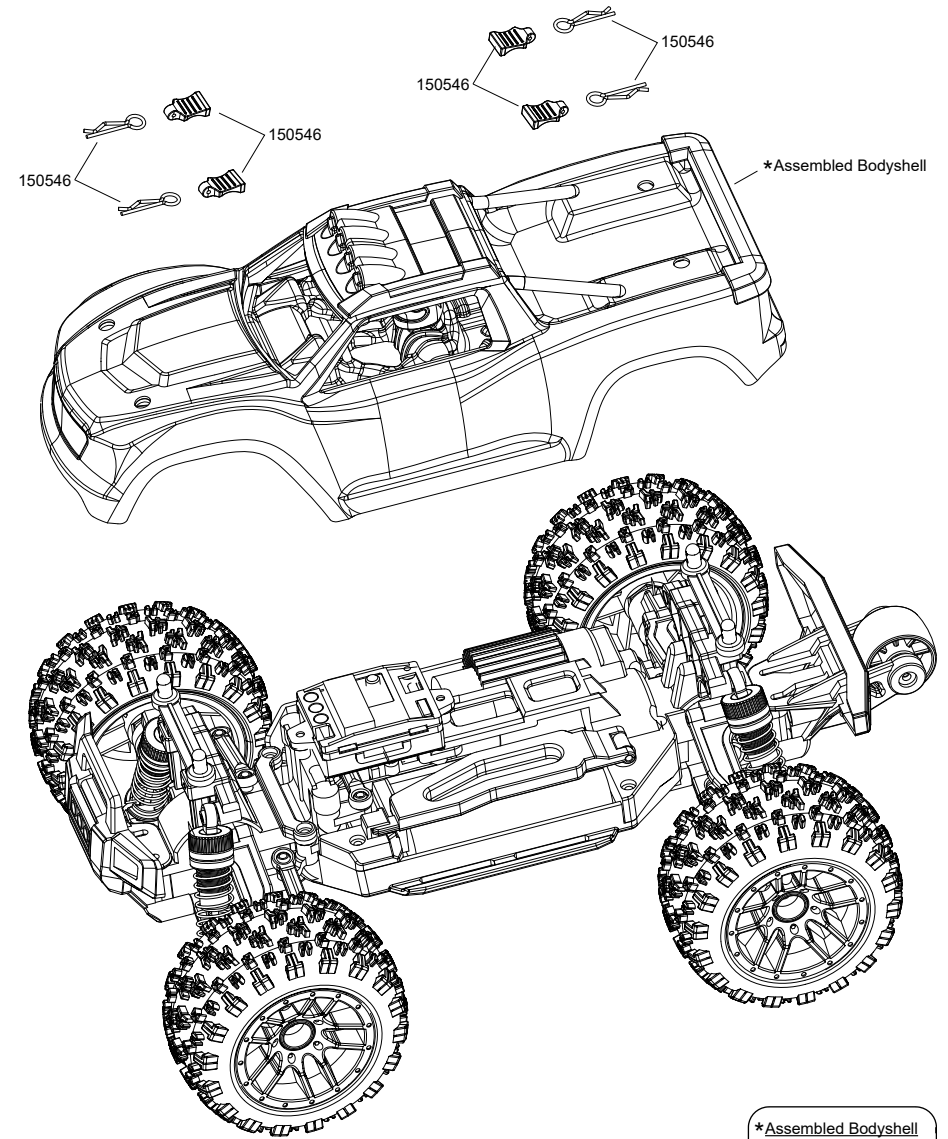

150530 Hardware Set

- A Pan Head TP. Screw 2.6x8mm
- B Pan Head TP. Screw 2.6x6mm
- C Step Screw 3x8mm
- D Flanged Screw 2.5x8mm
- E Flanged TP. Screw 2.3x5mm
- F Flat Head Screw 2.5x6mm
- G Flat Head TP. Screw 2.6x5mm
- H Pan Head TP. Screw 2.3x6mm
- I Flat Head TP. Screw 2.6x8mm
- J Pan Head TP. Screw 1.7x7mm
- K Flanged TP. Screw 2.6x6mm
- L Pan Head Screw 3x12mm
- M Pivot Ball Screw