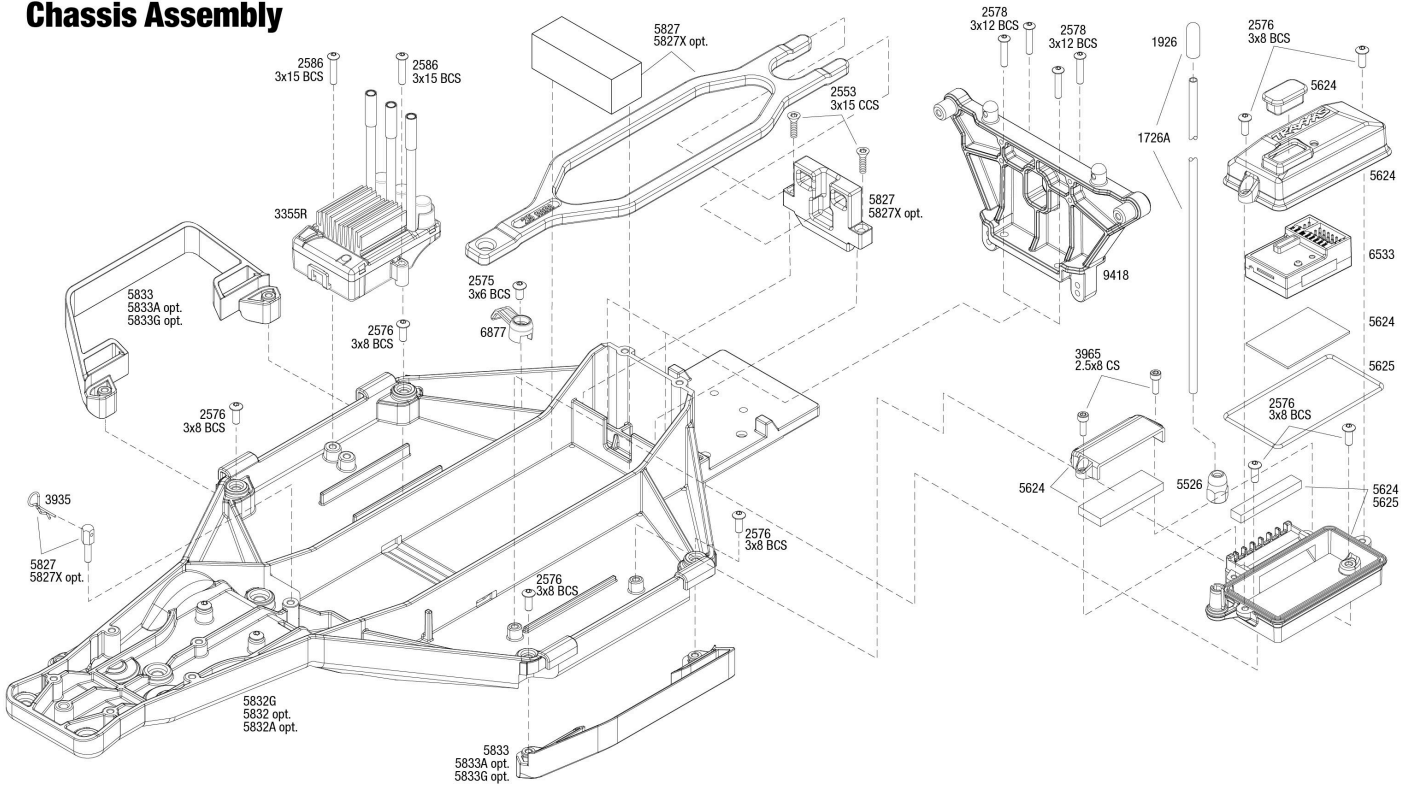

Ford Mustang 5.0 Drag Slash (94346-74) Chassis Assembly Exploded View

Chassis Assembly

REV 240412-R01