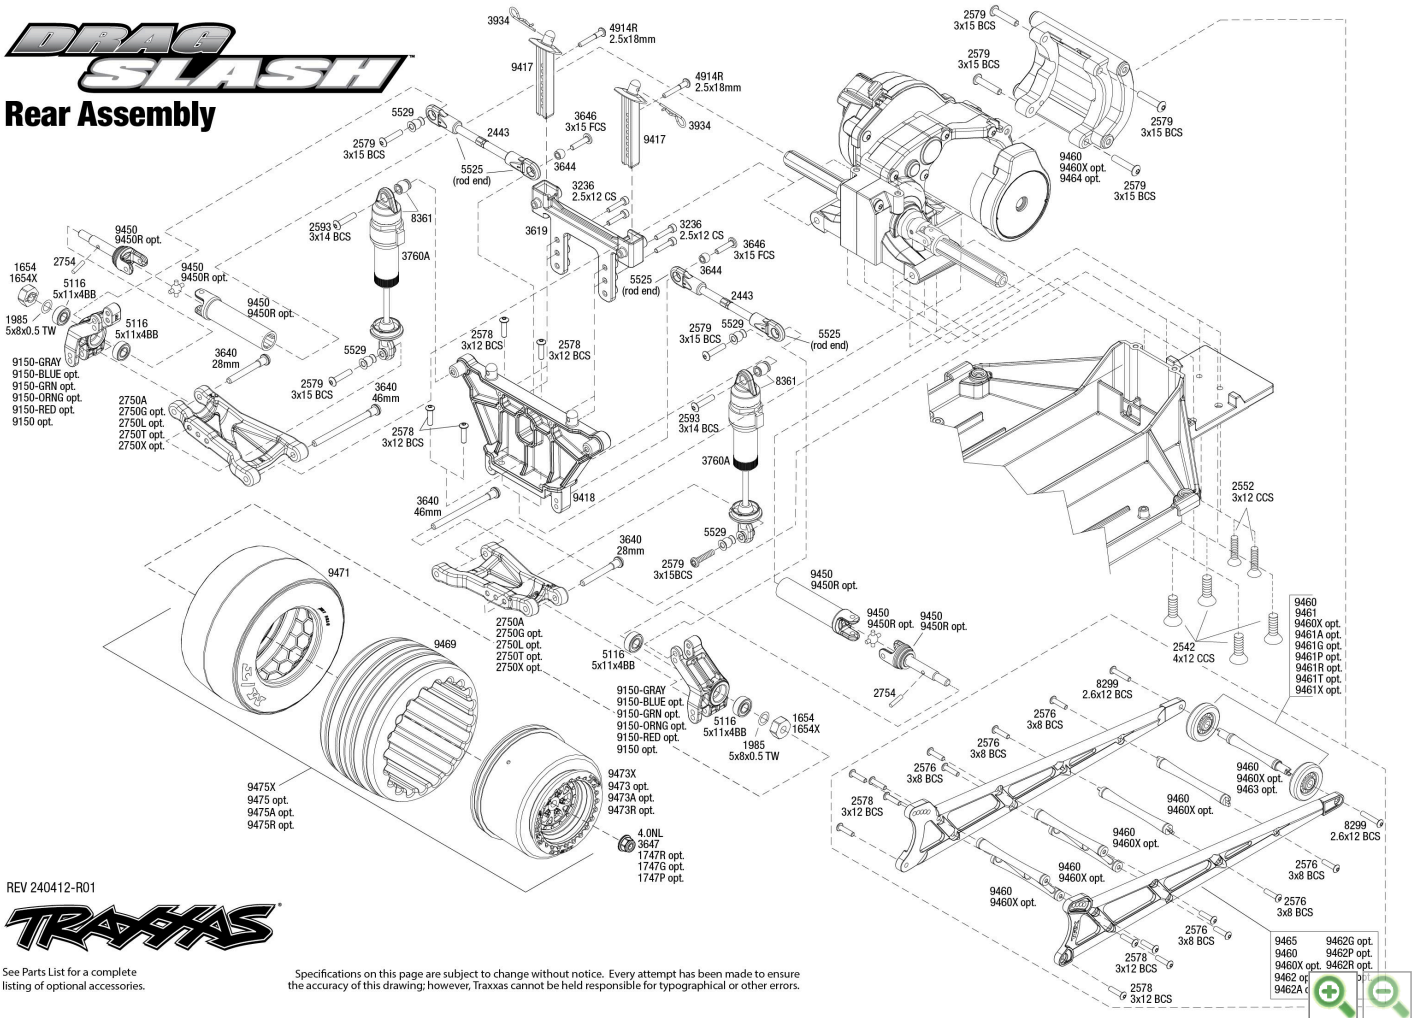

Ford Mustang 5.0 Drag Slash (94346-74) Rear Assembly Exploded View

DRAG SLASH Rear Assembly

REV 240412-R01