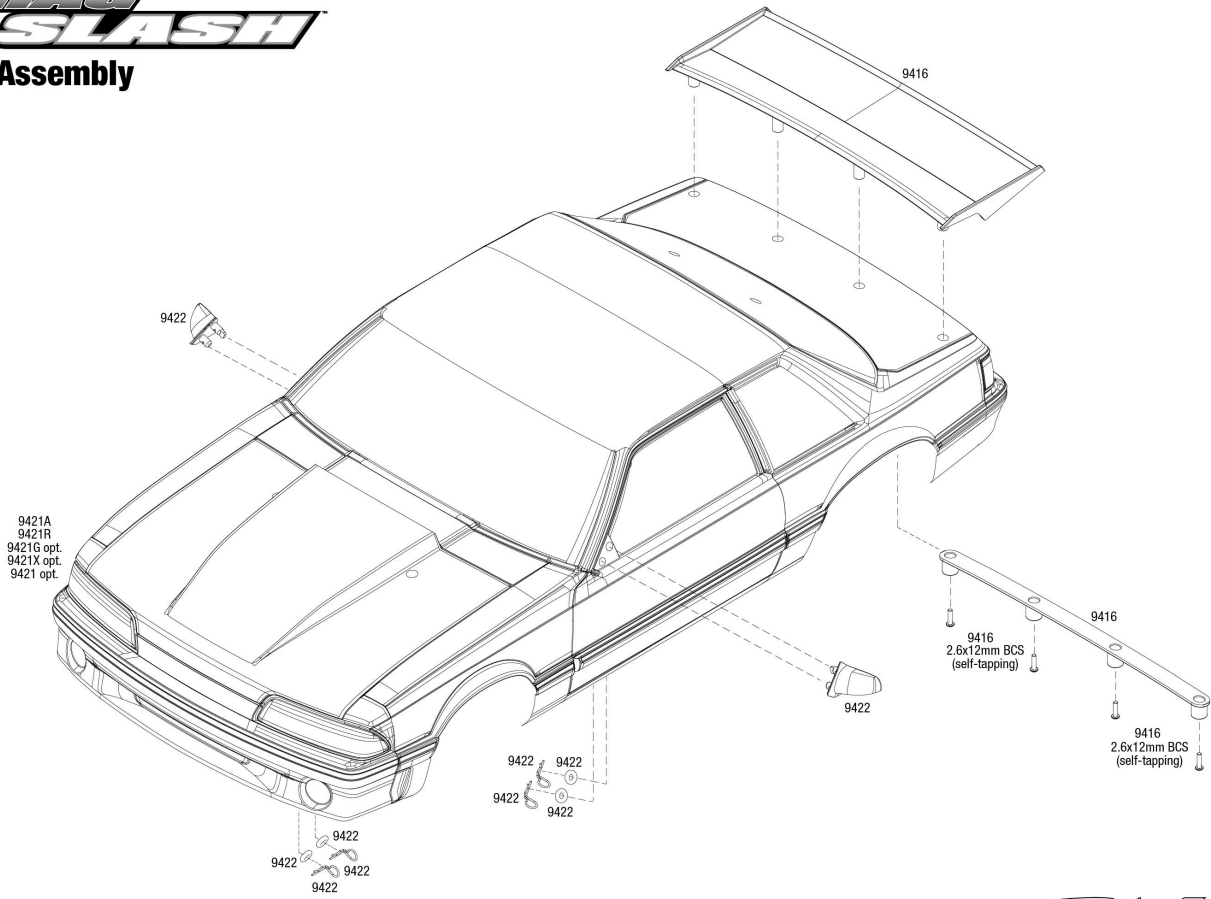

Ford Mustang 5.0 Drag Slash (94346-74) Body Assembly Exploded View

DRAG SLASH

Body Assembly